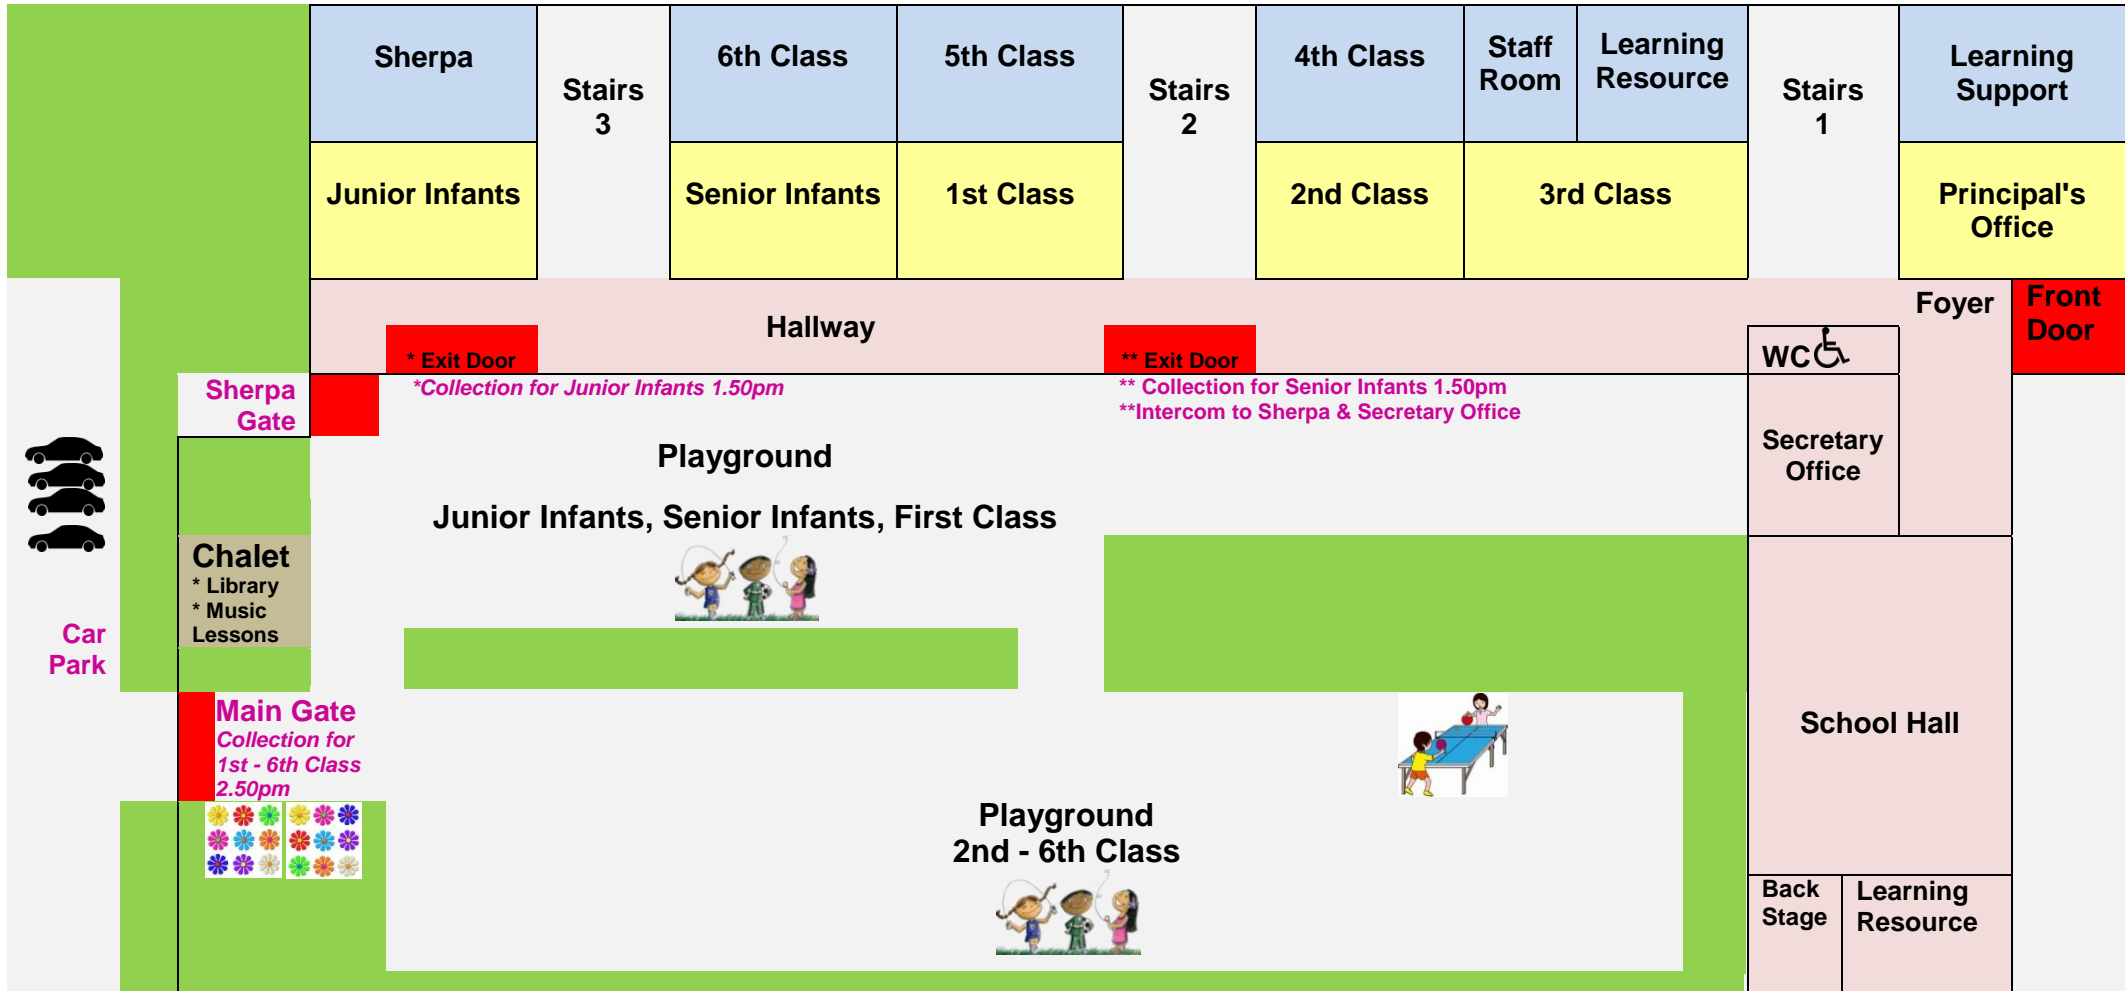

St Joseph's Girls National School Floor Plan

Colour Code	
	2nd Floor
	1st Floor
	Ground Floor